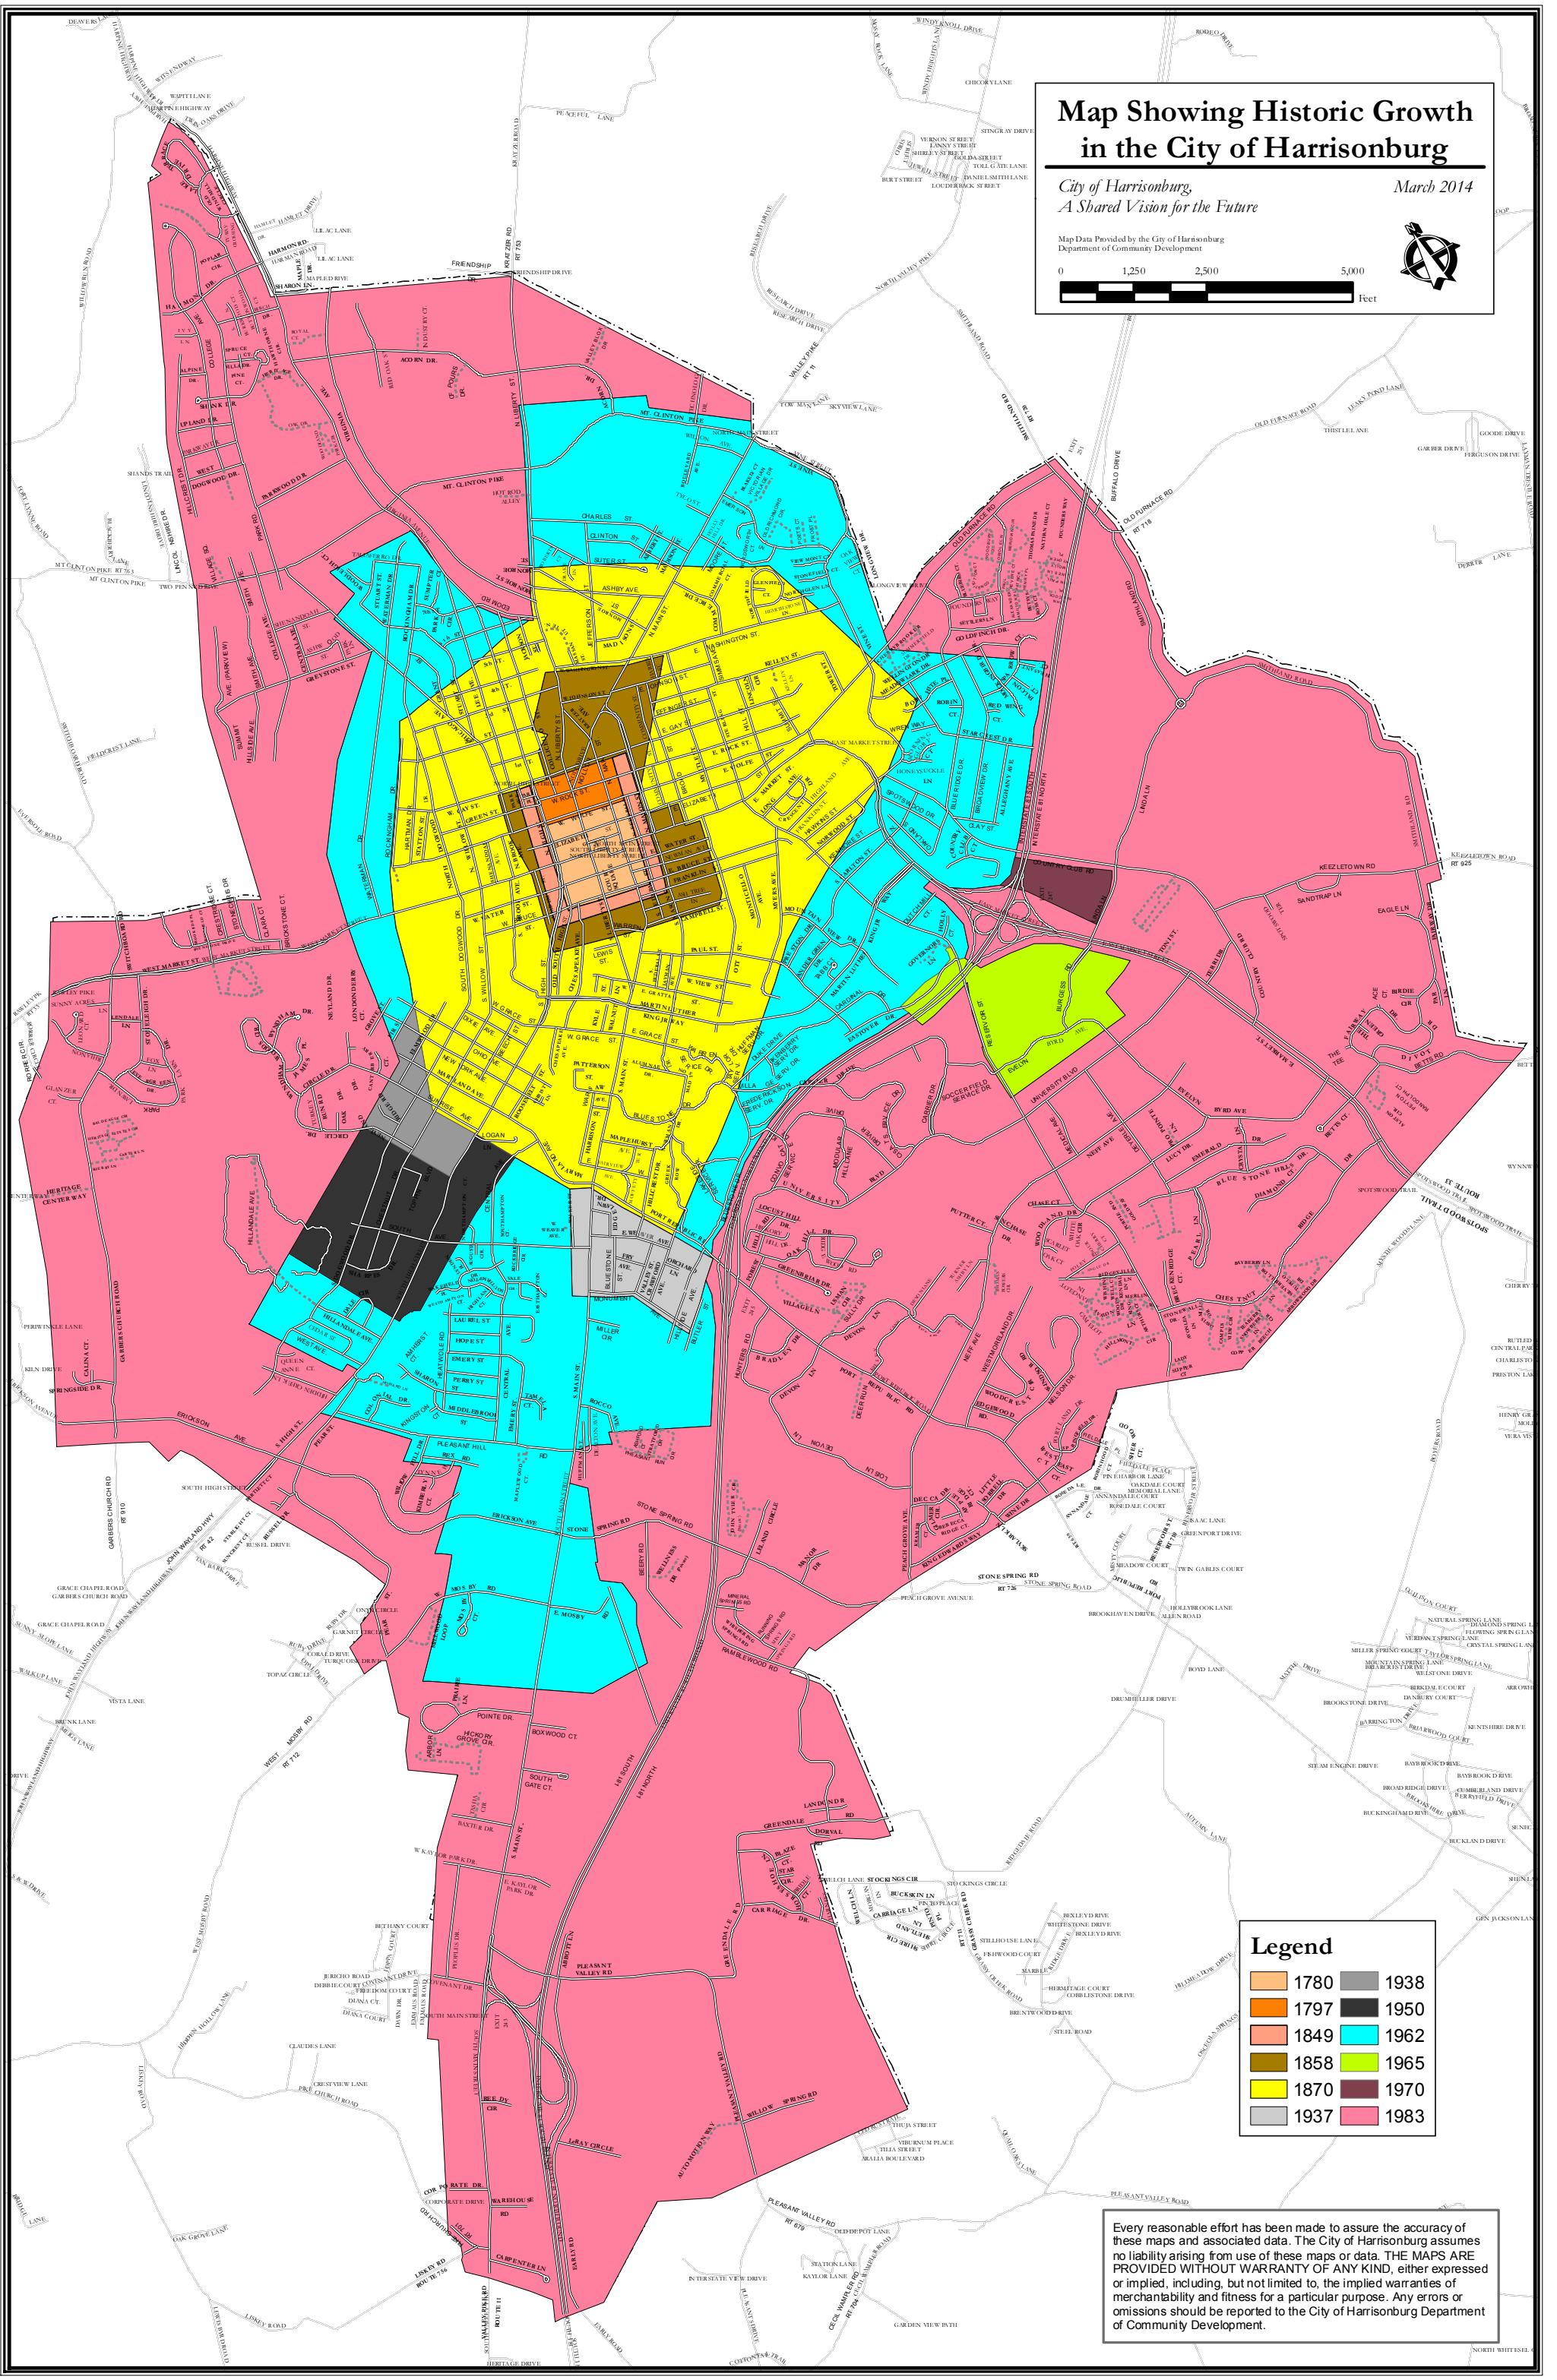

Map Showing Historic Growth in the City of Harrisonburg

City of Harrisonburg
A Shared Vision for the Future

March 2014

Legend	
1780	1938
1797	1950
1849	1962
1858	1965
1870	1970
1937	1983

Every reasonable effort has been made to assure the accuracy of these maps and associated data. The City of Harrisonburg assumes no liability arising from use of these maps or data. THE MAPS ARE PROVIDED WITHOUT WARRANTY OF ANY KIND, either expressed or implied, including, but not limited to, the implied warranties of merchantability and fitness for a particular purpose. Any errors or omissions should be reported to the City of Harrisonburg Department of Community Development.